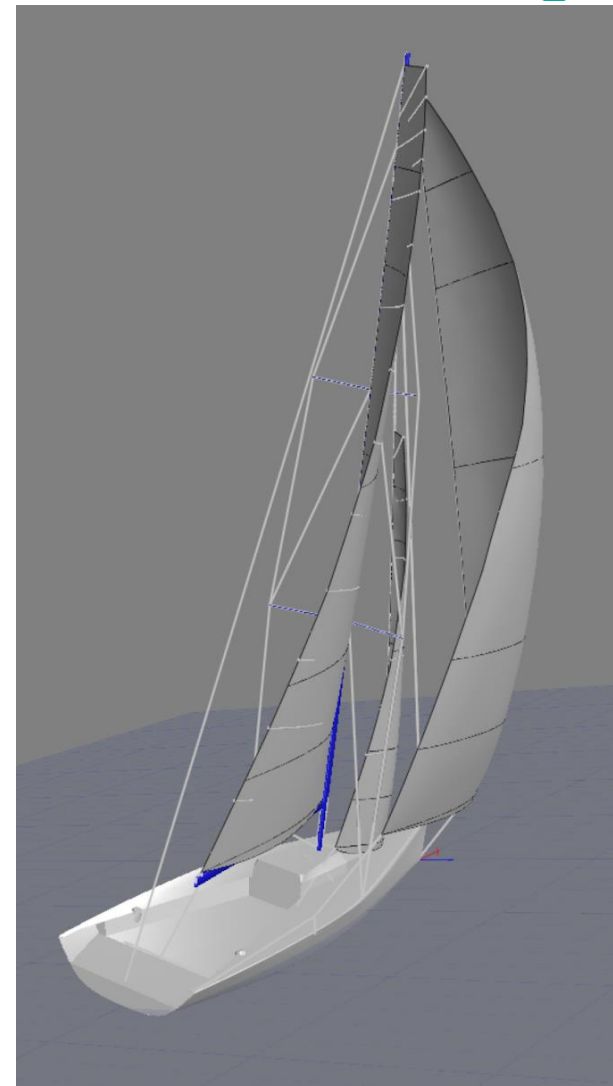

STABILIRE LA GIUSTA DIMENSIONE

Cad

Genoa Input

Boat		
To Deck (I)	15.020	
Maximum System	15.600	
To Stem	15.600	
Up to Drum or Tack	0.100	
J dimension	4.750	
Track FE	5.360	0.000
Track BE	6.000	0.000
Track Down FE	14.500	0.000
Track Down BE	14.550	0.000
Max to Mid Deck	0.000	
Shroud Down	0.000	
Shroud Back	0.000	

Sail		
Stretch Allowance	0.980	
Maximum LP	4.921	
Clew height	0.106	
Sheet angle (% luff)	0.450	
Luff	15.284	
Leech	14.189	
Foot	5.298	

Metric English

 Measure

STABILIRE LA GIUSTA DIMENSIONE

STABILIRE LA GIUSTA DIMENSIONE

Velee da poppa

Inventari

Codice pari (A2-A4-A6)

Codice dispari (A1-A1.5-A3-A5)

Code/A0

Spinnaker Staysail

Jib top

Windseeker